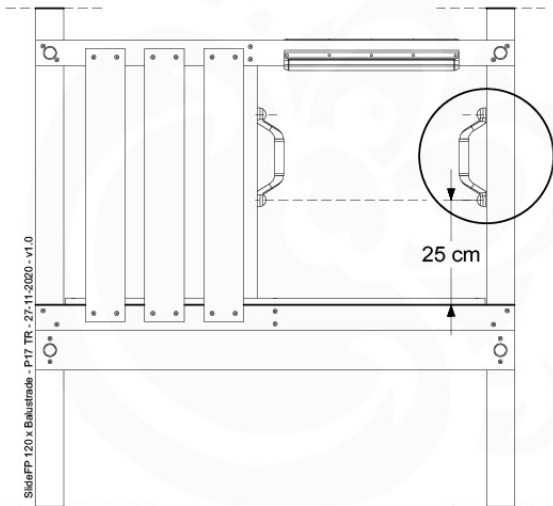

14-2

min. 26 mm
max. 65 mm

14-3