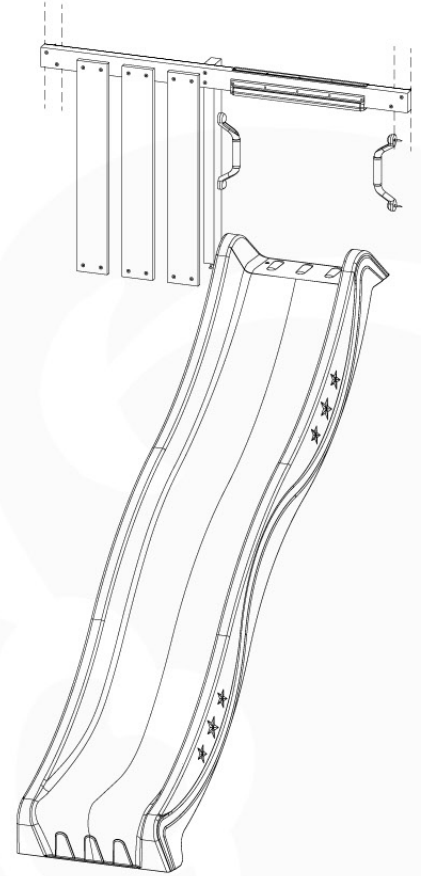

14 Slide Set

SL09

	PartNo	PartName	QTY.
Hardware Pack	000_101	Nail Pan Head	10
	002_220	Gap Point Screw T25 - 5x45	16
	002_223	Gap Point Screw T25 - 5x80	8
	002_308	Gap Point Screw T25 - 5x20	2
Other	120_102	Handgrip set (complete 2x)	1
	123_200	Bumperpad	1
	324_xxx 334_xxx	Wavy Star Slide XL 2200 mm / Wavy Star Slide XXL 2650 mm	1
Timber	C70	Beam 700 mm	1
	C114	Beam 1140 mm	1
	D65	Board 650 mm	3